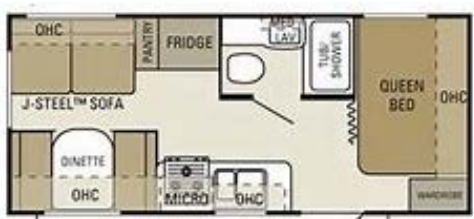

# CAMP TRAILER INFORMATION TOOELE ARMY DEPOT OUTDOOR RECREATION

JUNE 2019  
435-833-3100

15 Foot A-Liner sleeps 3 (no toilet)

Colman Pop Up w/ Toyhauler on front sleeps 6

20 Foot R-Pod sleeps 4

19 Foot Autumn Ridge sleeps 6

**CAMP TRAILER INFORMATION  
TOOELE ARMY DEPOT OUTDOOR RECREATION**

**JUNE 2019  
435-833-3100**

**19 Foot Escape Bunkhouse sleeps 6**

**21 Foot Outdoors RV Bunkhouse sleeps 8**

**Wolfpack Toyhauler 30 foot total (22' trailer, 8'x 8'cargo) sleeps 8**