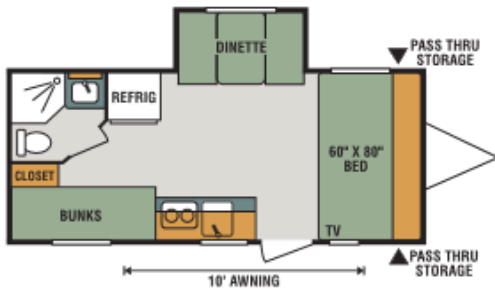

# CAMP TRAILER INFORMATION TOOELE ARMY DEPOT OUTDOOR RECREATION

JUNE 2019  
435-833-3100

15 Foot A-Liner sleeps 3 (no toilet)

Colman Pop Up w/ Toyhauler on front sleeps 6

20 Foot R-Pod sleeps 4

19 Foot Autumn Ridge sleeps 6

**CAMP TRAILER INFORMATION  
TOOELE ARMY DEPOT OUTDOOR RECREATION**

**JUNE 2019  
435-833-3100**

**19 Foot Escape Bunkhouse sleeps 6**

**21 Foot Outdoors RV Bunkhouse sleeps 8**

**Wolfpack Toyhauler 30 foot total (22' trailer, 8'x 8'cargo) sleeps 8**