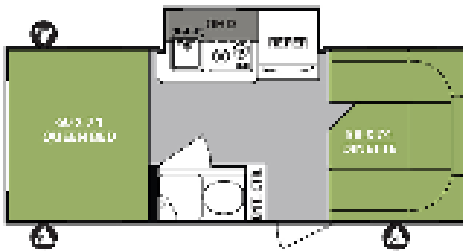

# CAMP TRAILER INFORMATION TOOELE ARMY DEPOT OUTDOOR RECREATION

JUNE 2019  
435-833-3100

15 Foot A-Liner sleeps 3 (no toilet)

Colman Pop Up w/ Toyhauler on front sleeps 6

20 Foot R-Pod sleeps 4

19 Foot Autumn Ridge sleeps 6

**CAMP TRAILER INFORMATION  
TOOELE ARMY DEPOT OUTDOOR RECREATION**

**JUNE 2019  
435-833-3100**

**19 Foot Escape Bunkhouse sleeps 6**

**21 Foot Outdoors RV Bunkhouse sleeps 8**

**Wolfpack Toyhauler 30 foot total (22' trailer, 8'x 8'cargo) sleeps 8**