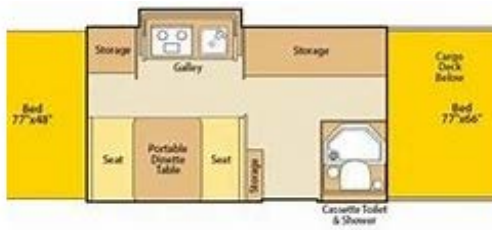

# CAMP TRAILER INFORMATION TOOELE ARMY DEPOT OUTDOOR RECREATION

JUNE 2019  
435-833-3100

15 Foot A-Liner sleeps 3 (no toilet)

Colman Pop Up w/ Toyhauler on front sleeps 6

20 Foot R-Pod sleeps 4

19 Foot Autumn Ridge sleeps 6

**CAMP TRAILER INFORMATION  
TOOELE ARMY DEPOT OUTDOOR RECREATION**

**JUNE 2019  
435-833-3100**

**19 Foot Escape Bunkhouse sleeps 6**

**21 Foot Outdoors RV Bunkhouse sleeps 8**

**Wolfpack Toyhauler 30 foot total (22' trailer, 8'x 8'cargo) sleeps 8**