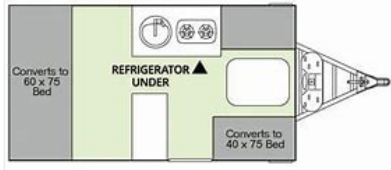

# CAMP TRAILER INFORMATION TOOELE ARMY DEPOT OUTDOOR RECREATION

JUNE 2019  
435-833-3100

15 Foot A-Liner sleeps 3 (no toilet)

Colman Pop Up w/ Toyhauler on front sleeps 6

20 Foot R-Pod sleeps 4

19 Foot Autumn Ridge sleeps 6

**CAMP TRAILER INFORMATION  
TOOELE ARMY DEPOT OUTDOOR RECREATION**

**JUNE 2019  
435-833-3100**

**19 Foot Escape Bunkhouse sleeps 6**

**21 Foot Outdoors RV Bunkhouse sleeps 8**

**Wolfpack Toyhauler 30 foot total (22' trailer, 8'x 8'cargo) sleeps 8**