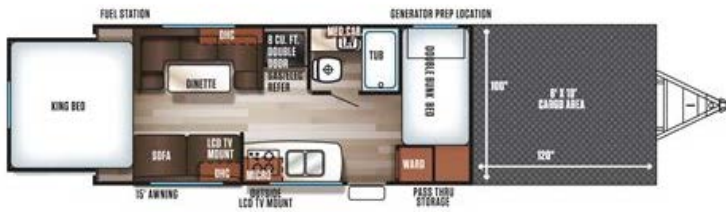

# CAMP TRAILER INFORMATION TOOELE ARMY DEPOT OUTDOOR RECREATION

JUNE 2019  
435-833-3100

15 Foot A-Liner sleeps 3 (no toilet)

Colman Pop Up w/ Toyhauler on front sleeps 6

20 Foot R-Pod sleeps 4

19 Foot Autumn Ridge sleeps 6

**CAMP TRAILER INFORMATION  
TOOELE ARMY DEPOT OUTDOOR RECREATION**

**JUNE 2019  
435-833-3100**

**19 Foot Escape Bunkhouse sleeps 6**

**21 Foot Outdoors RV Bunkhouse sleeps 8**

**Wolfpack Toyhauler 30 foot total (22' trailer, 8'x 8'cargo) sleeps 8**